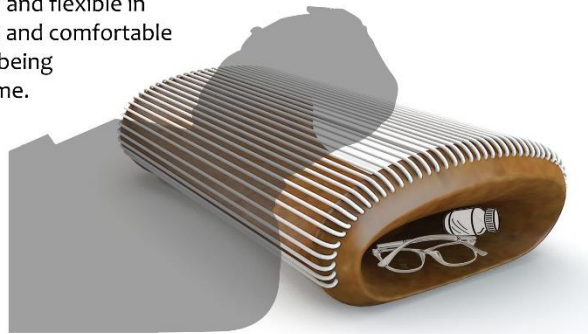

Normal pure cotton pillow which is not breathable in the summer, causes some skin diseases and a decline in sleep quality.

Solution

It's a brand new design to put grooves on the both sides of the pillow, so that the old could put the emergency items close to them, the base is made of fragrant wood which generate fragrances also it has the effect to calm the nerves. The top string is made of nylon fabric, which is resistant to abrasion and flexible in strength. The string pillow is fully breathable and comfortable which prevent the head skin disease due to being touched to the pillow for a long period of time.