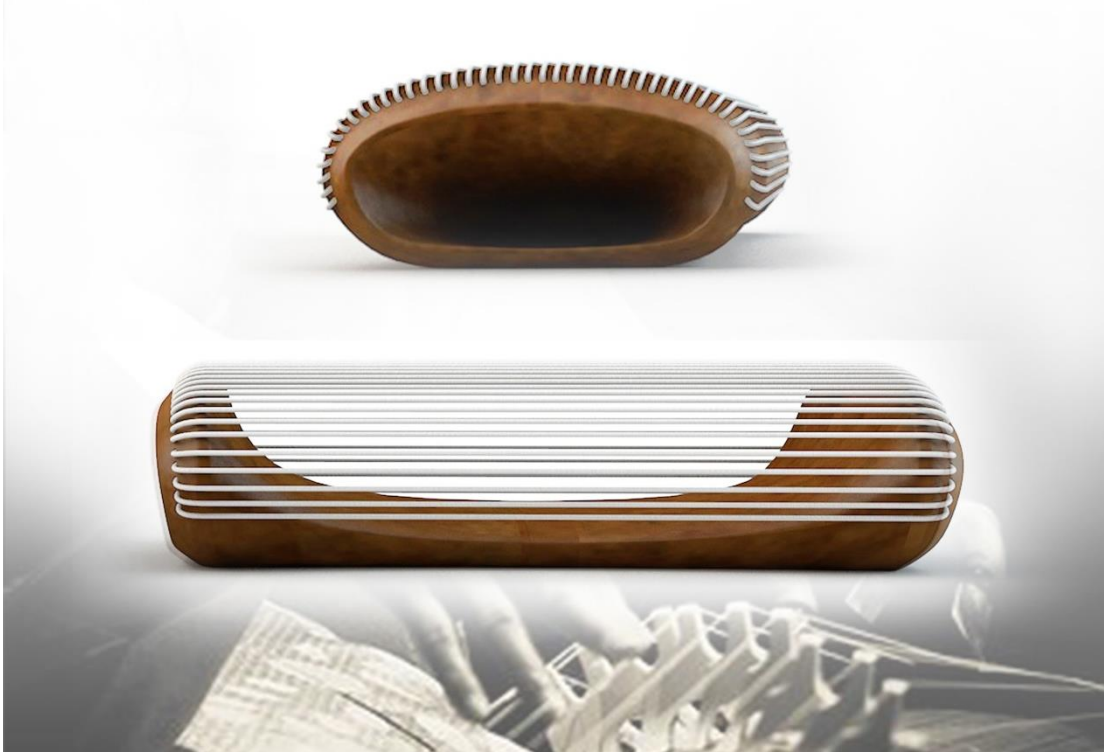

Normal pure cotton pillow which is not breathable in the summer, causes some skin diseases and a decline in sleep quality.

Solution

It's a brand new design to put grooves on the both sides of the pillow, so that the old could put the emergency items close to them, the base is made of fragrant wood which generate fragrances also it has the effect to calm the nerves. The top string is made of nylon fabric, which is resistant to abrasion and flexible in strength. The string pillow is fully breathable and comfortable which prevent the head skin disease due to being touched to the pillow for a long period of time.

Design Inspiration

Pillow design inspiration comes from the Chinese guzheng, which is one of the more popular musical instruments in the tang dynasty. Guzheng sound beauty, beauty in charm, beauty in ancient simplicity, beauty in elegance, beauty in purity, beauty in flowing. The melody of the zither will cause you to sink your thoughts. Even after listening, the aftertaste is endless.

LUXUN ACADEMY OF FINE ARTS TEAM

The main target of the product is the aged person, especially for the aged persons who have acute disease, the design of the pillow can let the consumers have a space to put the medicine and belongings, the design concept of Harmony Pillow is coming from the Chinese traditional instrument “Zheng”.