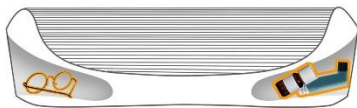

Normal pure cotton pillow which is not breathable in the summer, causes some skin diseases and a decline in sleep quality.

Solution

It's a brand new design to put grooves on the both sides of the pillow, so that the old could put the emergency items close to them, the base is made of fragrant wood which generate fragrances also it has the effect to calm the nerves. The top string is made of nylon fabric, which is resistant to abrasion and flexible in strength. The string pillow is fully breathable and comfortable which prevent the head skin disease due to being touched to the pillow for a long period of time.